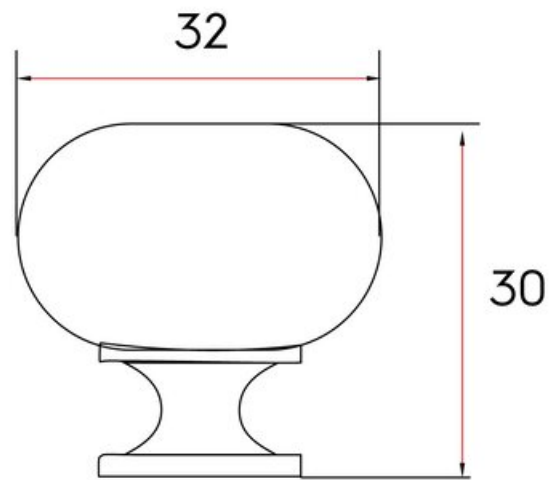

Technical Documents

View this product online at <https://marathonhardware.com/pd/9530-AIM-D>