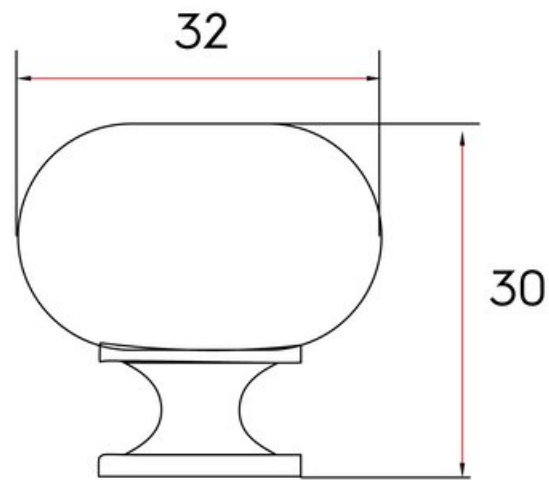

Technical Documents

View this product online at <https://marathonhardware.com/pd/9530-ASM-D>