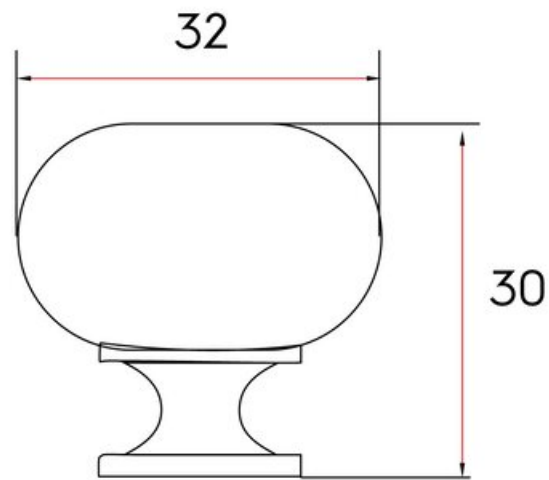

Technical Documents

View this product online at <https://marathonhardware.com/pd/9530-BC>