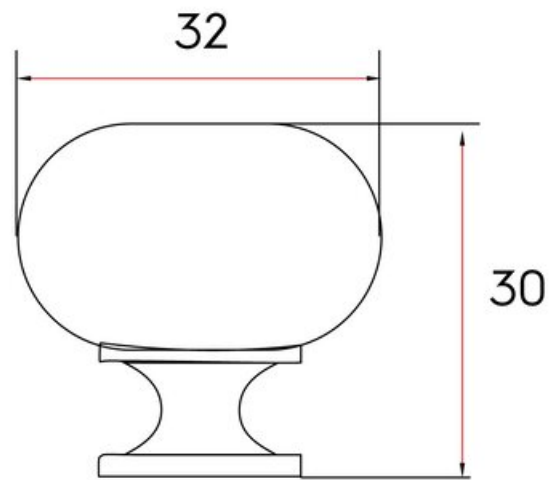

Technical Documents

View this product online at <https://marathonhardware.com/pd/9530-BNI>