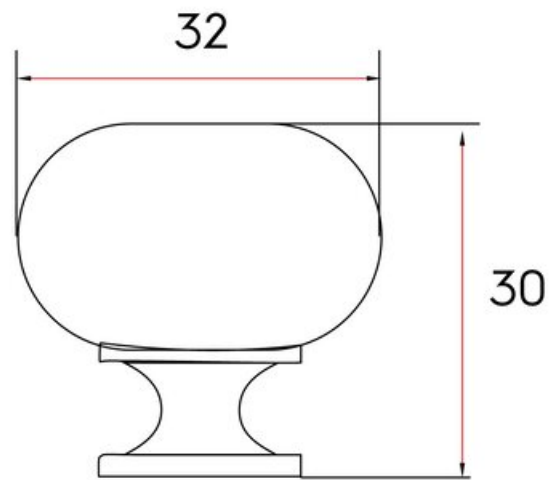

Technical Documents

View this product online at <https://marathonhardware.com/pd/9530-DBK>