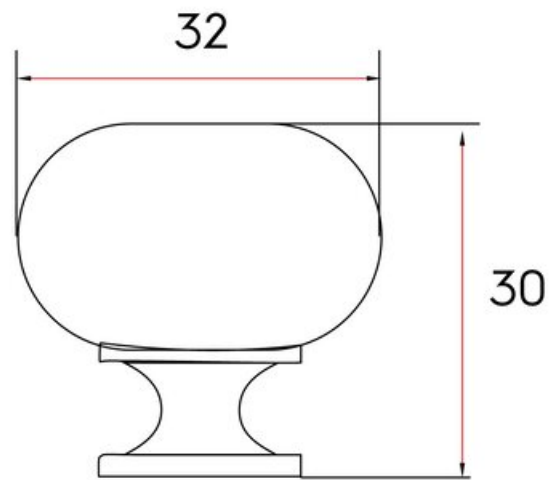

Technical Documents

View this product online at <https://marathonhardware.com/pd/9530-NB>