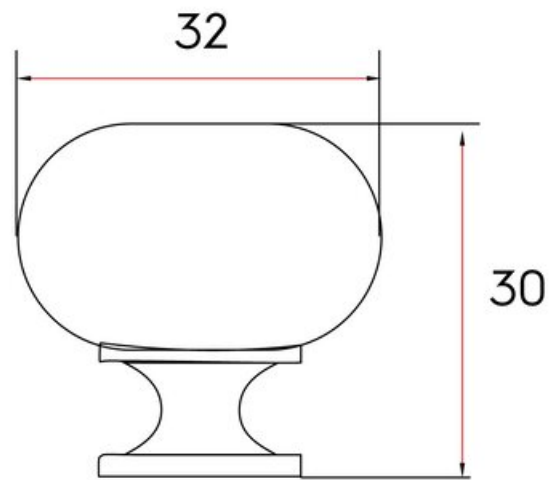

Technical Documents

View this product online at <https://marathonhardware.com/pd/9530-NB>