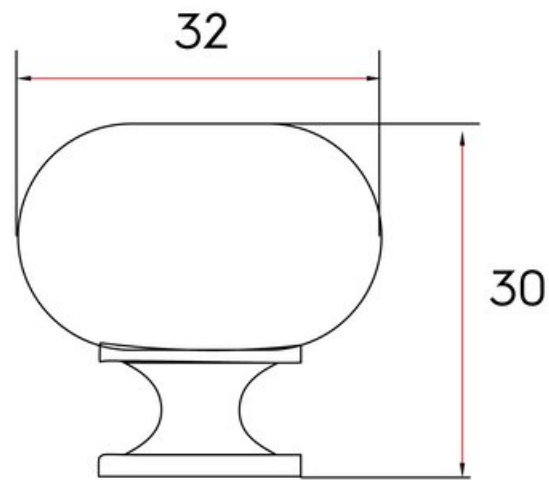

Technical Documents

View this product online at <https://marathonhardware.com/pd/9530-PC>