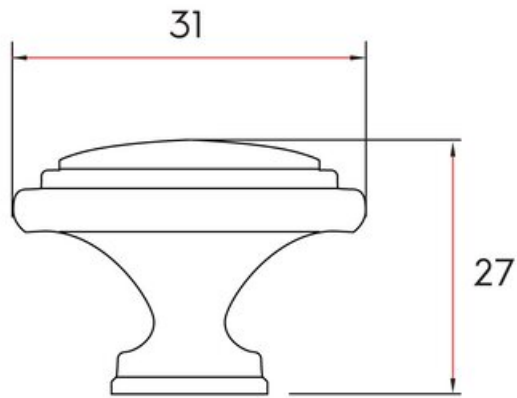

Technical Documents

View this product online at <https://marathonhardware.com/pd/9653-ASM-D>