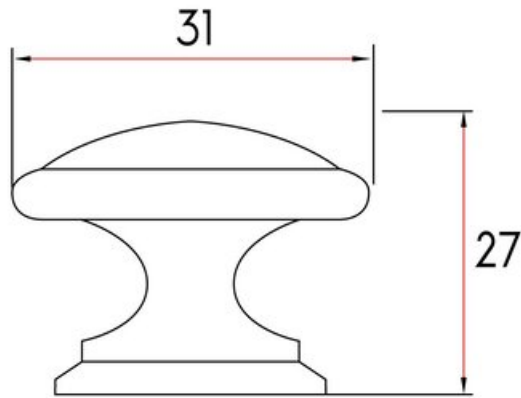

Technical Documents

View this product online at <https://marathonhardware.com/pd/9669-AIM-D>