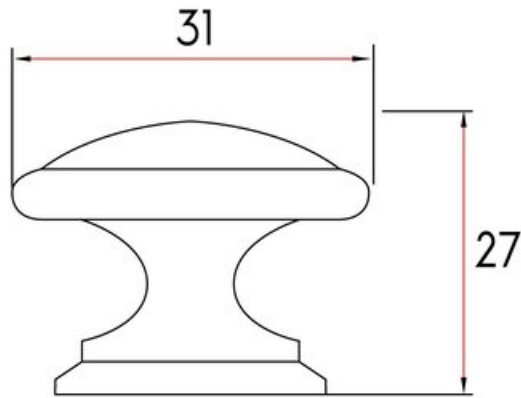

Technical Documents

View this product online at <https://marathonhardware.com/pd/9669-PC>