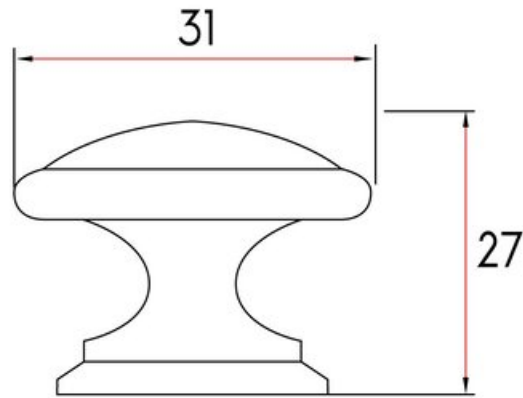

Technical Documents

View this product online at <https://marathonhardware.com/pd/9669-EOA-N>