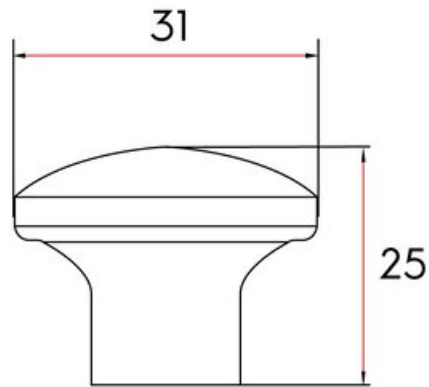

Technical Documents

View this product online at <https://marathonhardware.com/pd/9770-BNI>