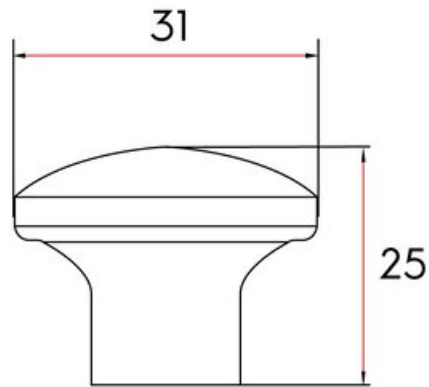

Technical Documents

View this product online at <https://marathonhardware.com/pd/9770-DBK>