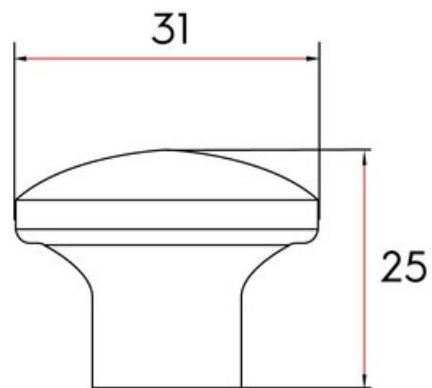

Technical Documents

View this product online at <https://marathonhardware.com/pd/9770-PC>