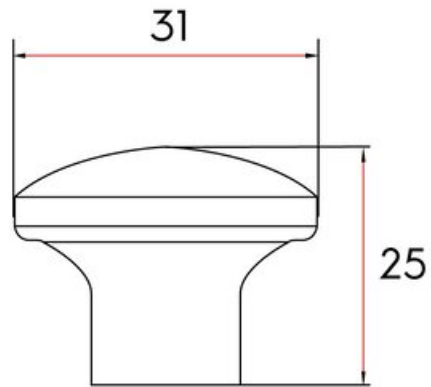

Technical Documents

View this product online at <https://marathonhardware.com/pd/9770-PC>