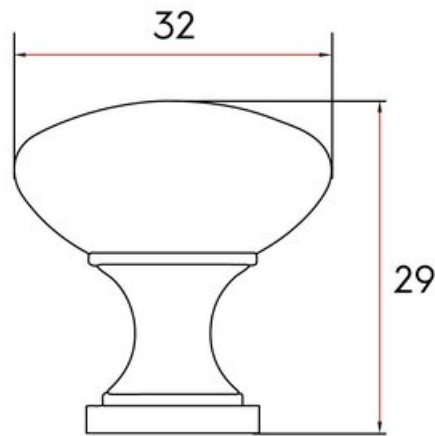

Technical Documents

View this product online at <https://marathonhardware.com/pd/9531-BSN>