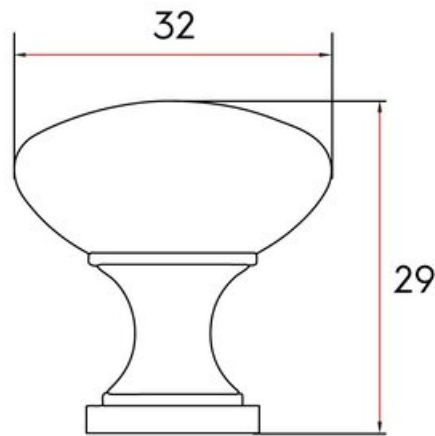

Technical Documents

View this product online at <https://marathonhardware.com/pd/9531-PC>