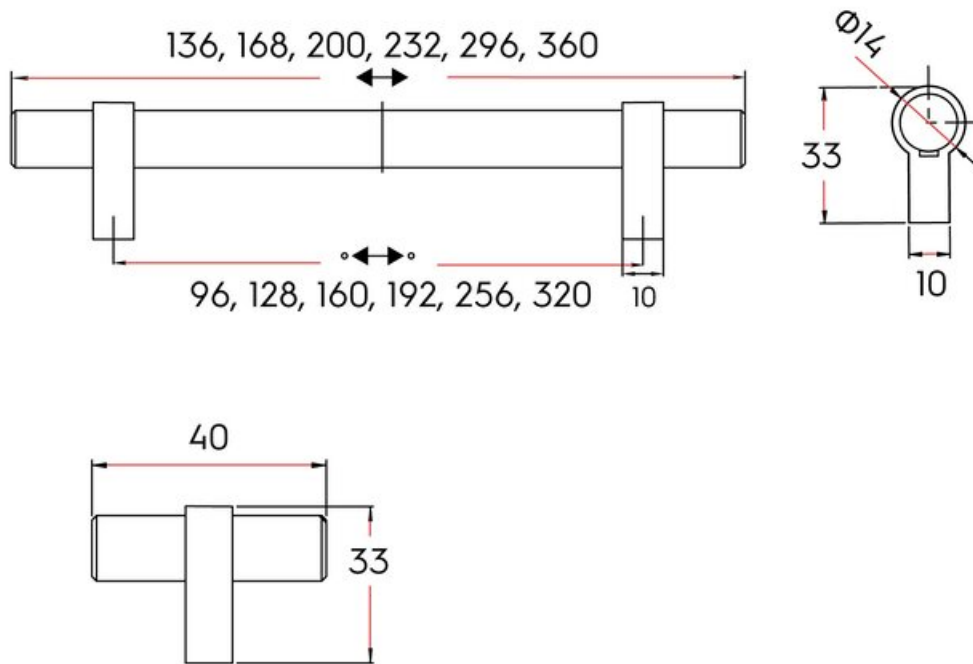

Technical Documents

View this product online at <https://marathonhardware.com/pd/9671-BSN>