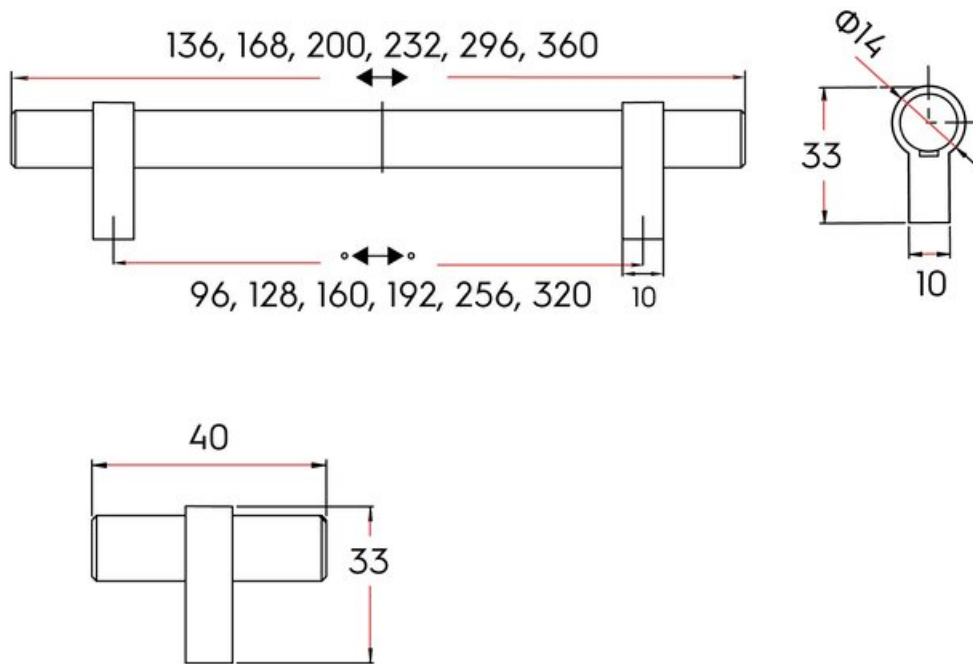

Technical Documents

View this product online at <https://marathonhardware.com/pd/9671-GCH>