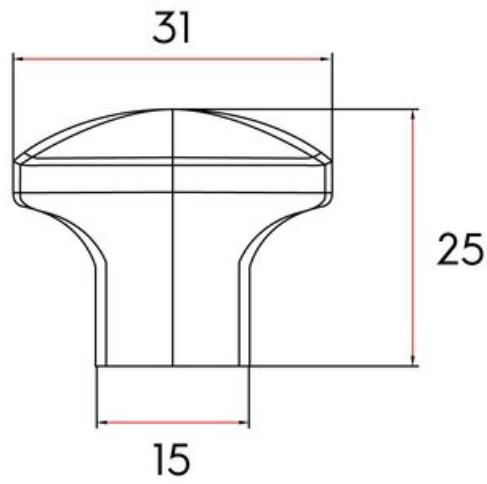

Technical Documents

View this product online at <https://marathonhardware.com/pd/9783-PC>