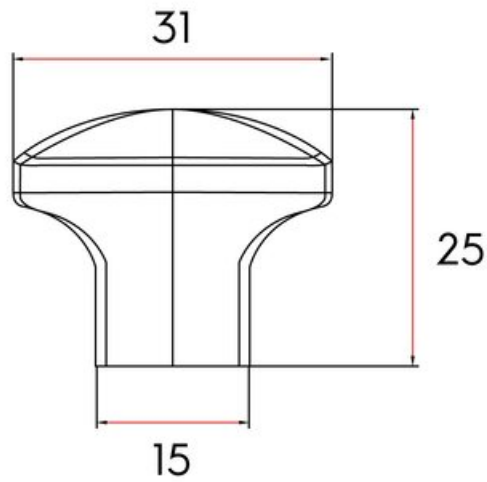

Technical Documents

View this product online at <https://marathonhardware.com/pd/9783-PC>