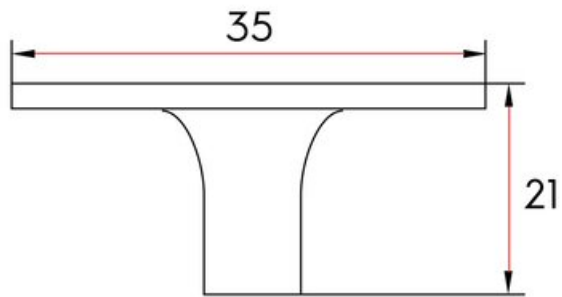

Technical Documents

View this product online at <https://marathonhardware.com/pd/8107-BSN>