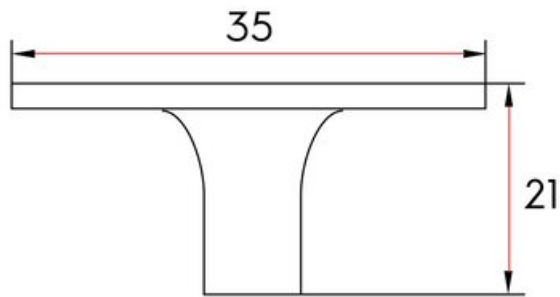

Technical Documents

View this product online at <https://marathonhardware.com/pd/8107-PC>