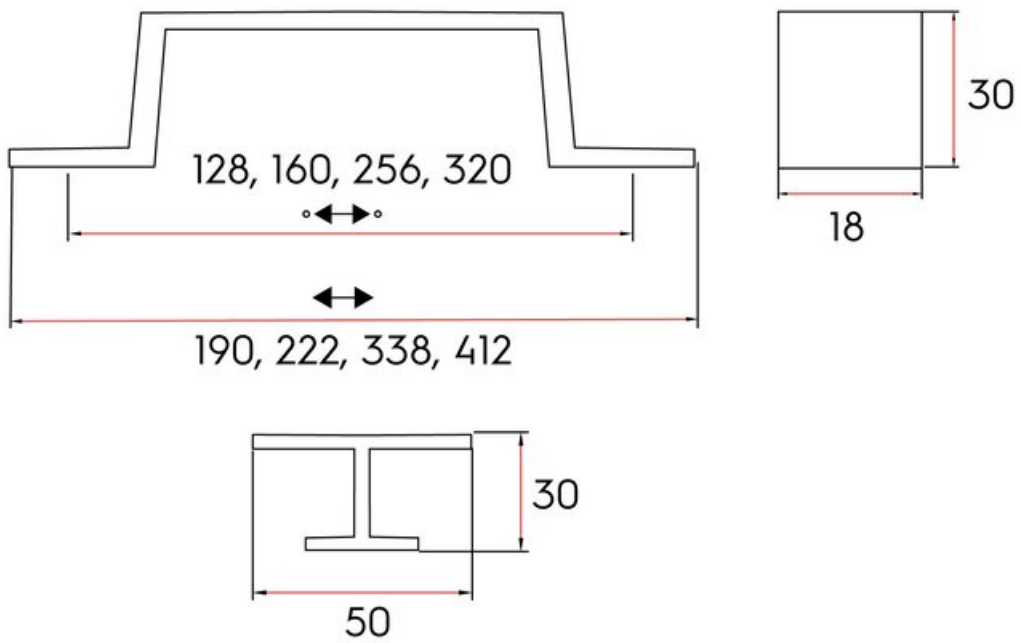

Technical Documents

View this product online at <https://marathonhardware.com/pd/9766-PC>