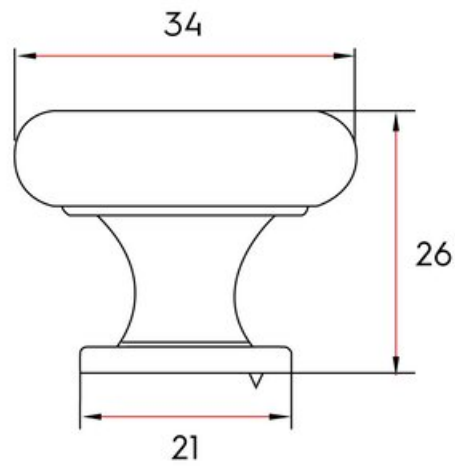

Technical Documents

View this product online at <https://marathonhardware.com/pd/9627-APT>