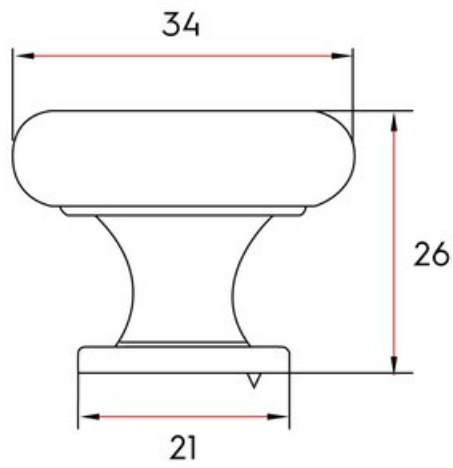

Technical Documents

View this product online at <https://marathonhardware.com/pd/9627-BBR>