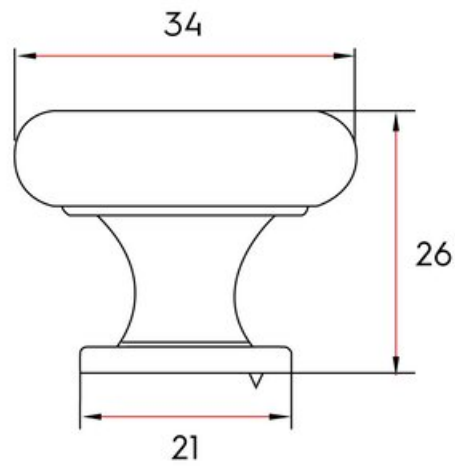

Technical Documents

View this product online at <https://marathonhardware.com/pd/9627-BCHG>