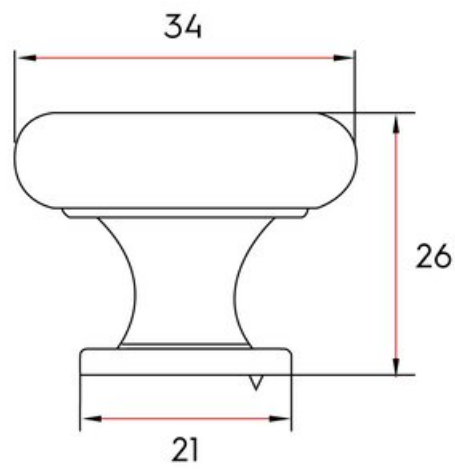

Technical Documents

View this product online at <https://marathonhardware.com/pd/9627-BNI>