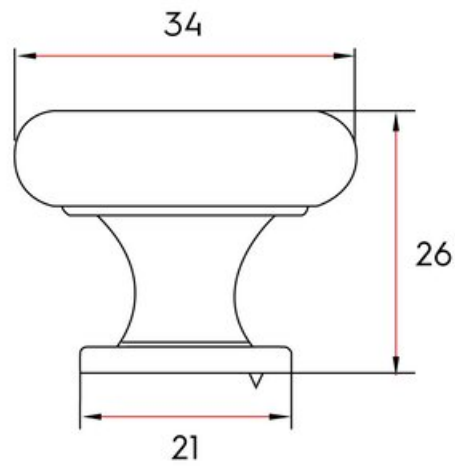

Technical Documents

View this product online at <https://marathonhardware.com/pd/9627-BNI>