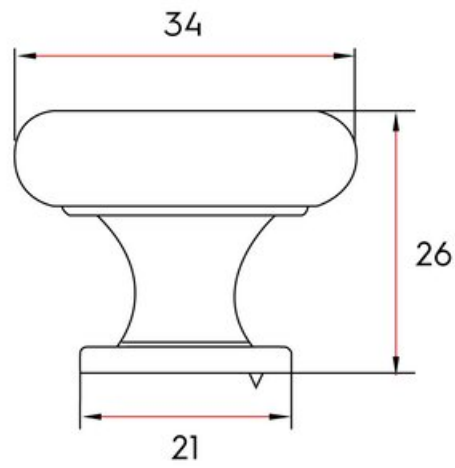

Technical Documents

View this product online at <https://marathonhardware.com/pd/9627-DBK>