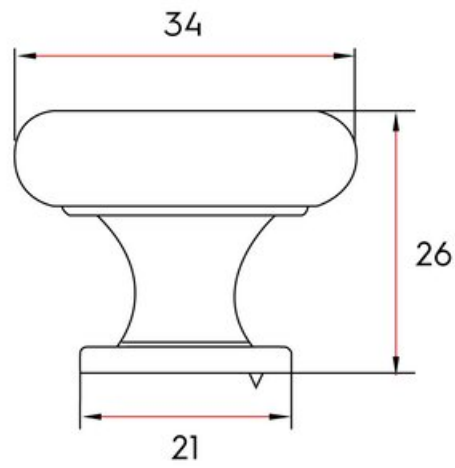

Technical Documents

View this product online at <https://marathonhardware.com/pd/9627-PC>