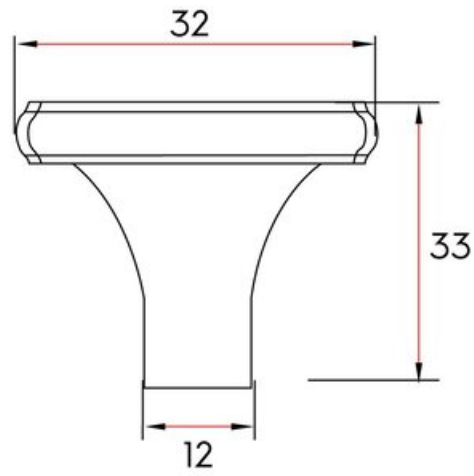

Technical Documents

View this product online at <https://marathonhardware.com/pd/9628-DBK>