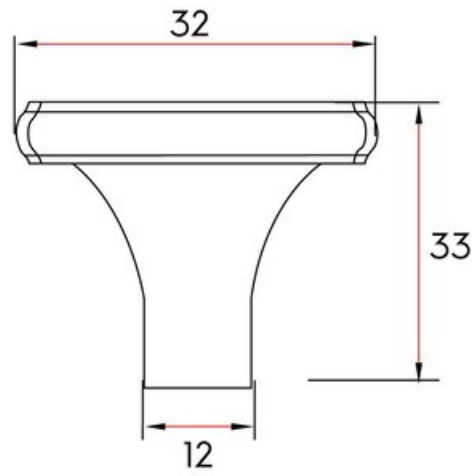

Technical Documents

View this product online at <https://marathonhardware.com/pd/9628-PC>