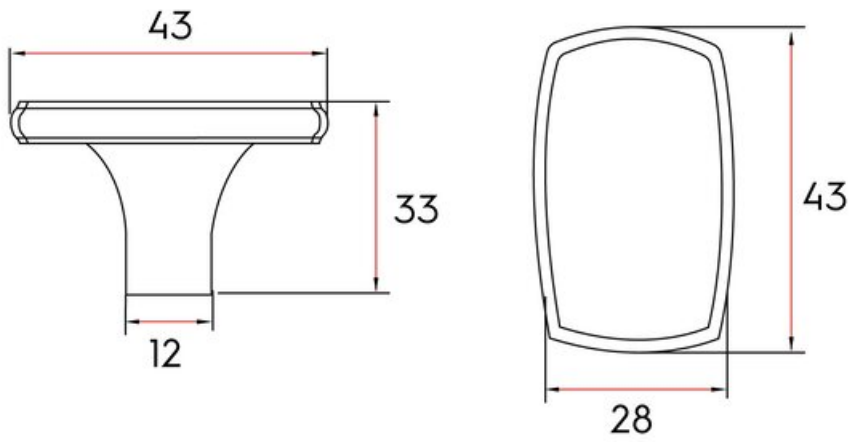

Technical Documents

View this product online at <https://marathonhardware.com/pd/9629-BBR>