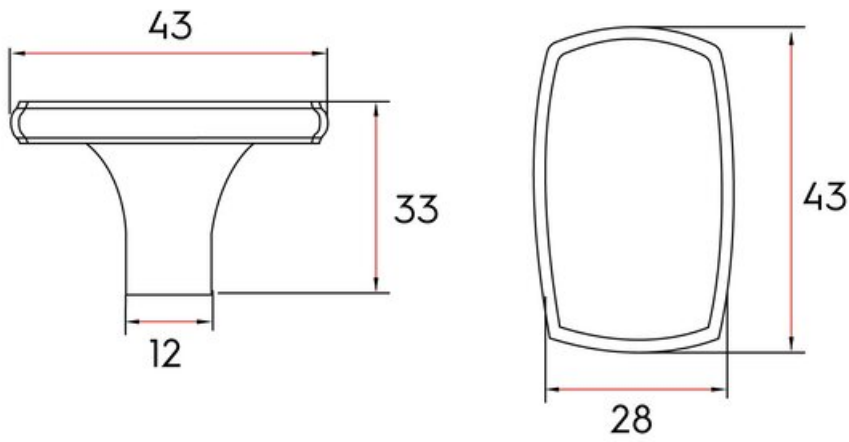

Technical Documents

View this product online at <https://marathonhardware.com/pd/9629-BCHG>