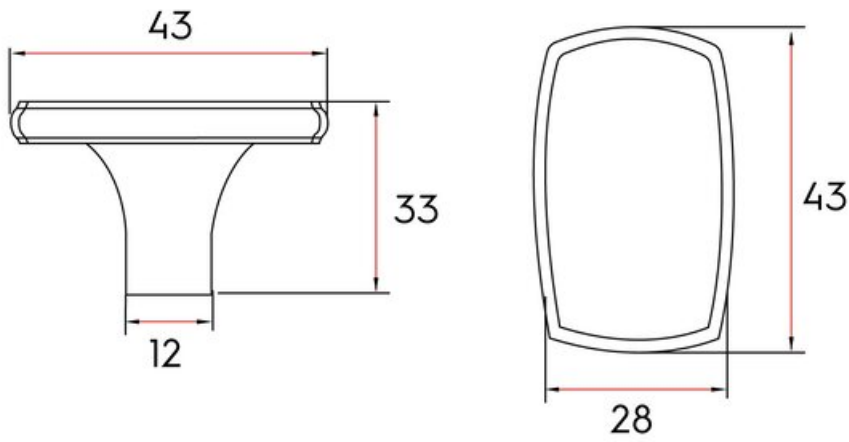

Technical Documents

View this product online at <https://marathonhardware.com/pd/9629-DBK>