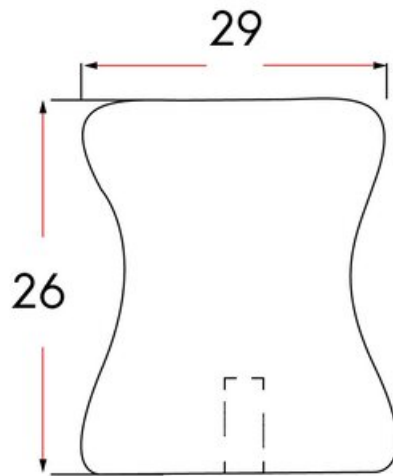

Technical Documents

View this product online at <https://marathonhardware.com/pd/9632-BBR>