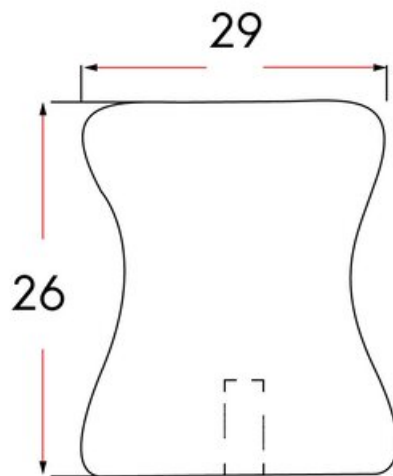

Technical Documents

View this product online at <https://marathonhardware.com/pd/9632-GPH>