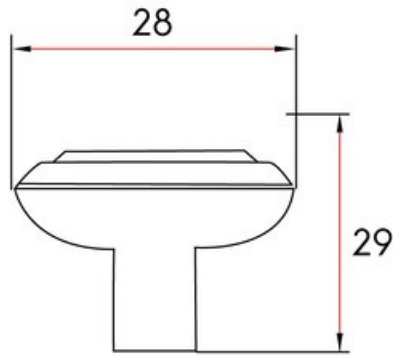

Technical Documents

View this product online at <https://marathonhardware.com/pd/8116-PC>