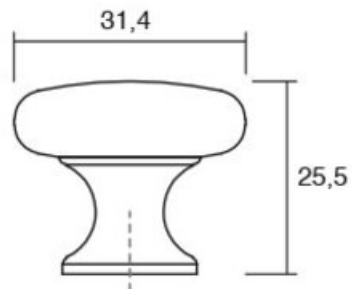

Technical Documents

View this product online at <https://marathonhardware.com/pd/V0393031Z27>