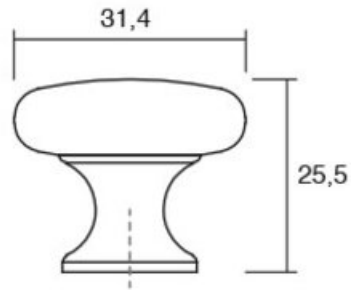

Technical Documents

View this product online at <https://marathonhardware.com/pd/V0393031Z610>