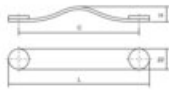

Technical Documents

LEATHER + ZAMAK

NEW
FLEXA 0404
Design: Roberto Mattioli Design

View this product online at <https://marathonhardware.com/pd/V0404070P3601>