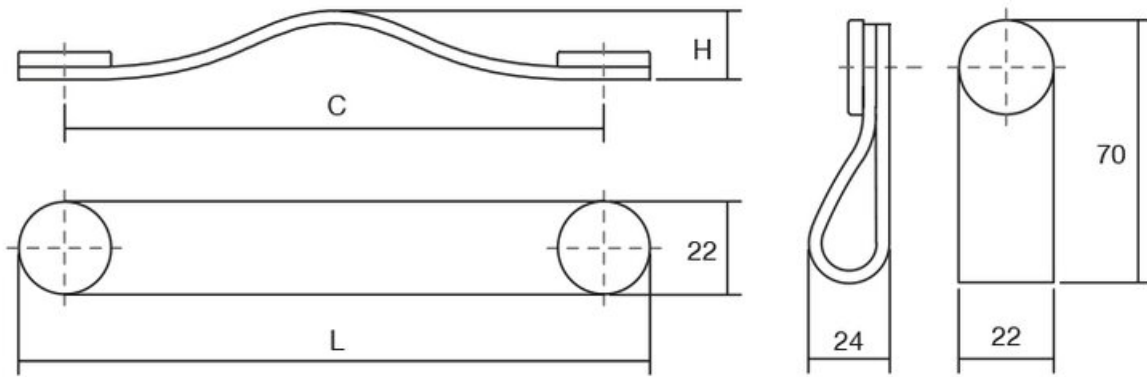

Technical Documents

View this product online at <https://marathonhardware.com/pd/V0404070P3601>