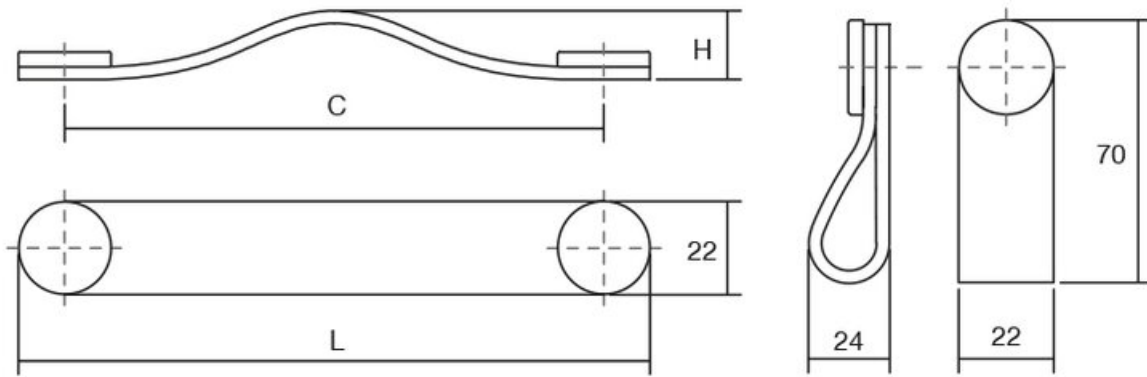

Technical Documents

View this product online at <https://marathonhardware.com/pd/V0404070P36M2>