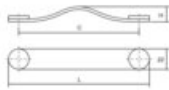

Technical Documents

LEATHER + ZAMAK

NEW
FLEXA 0404
Design: Roberto Marchetti Design

View this product online at <https://marathonhardware.com/pd/V0404070P9910>