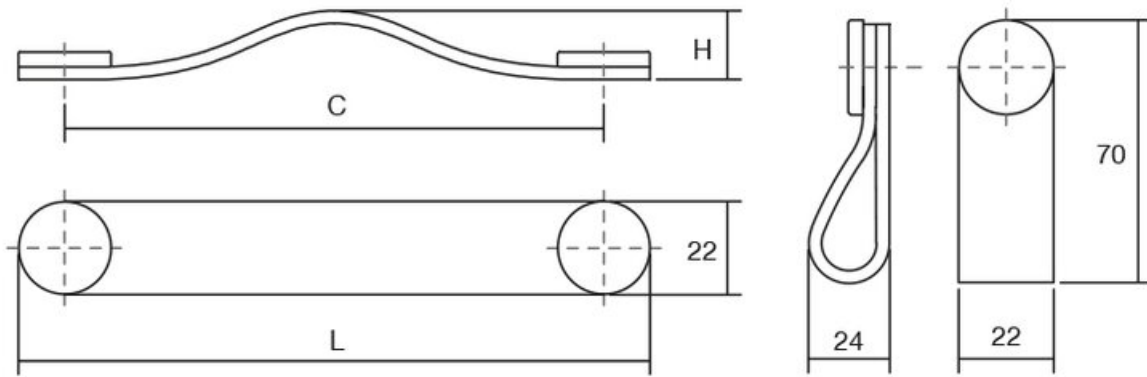

Technical Documents

View this product online at <https://marathonhardware.com/pd/V0404070P9910>