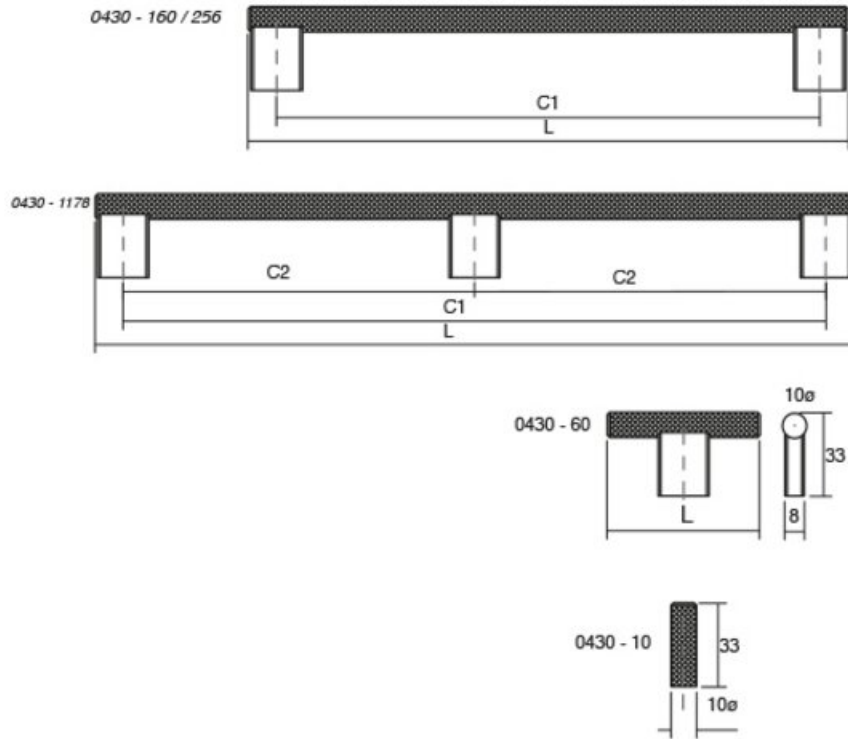

Technical Documents

View this product online at <https://marathonhardware.com/pd/V0430010L291>