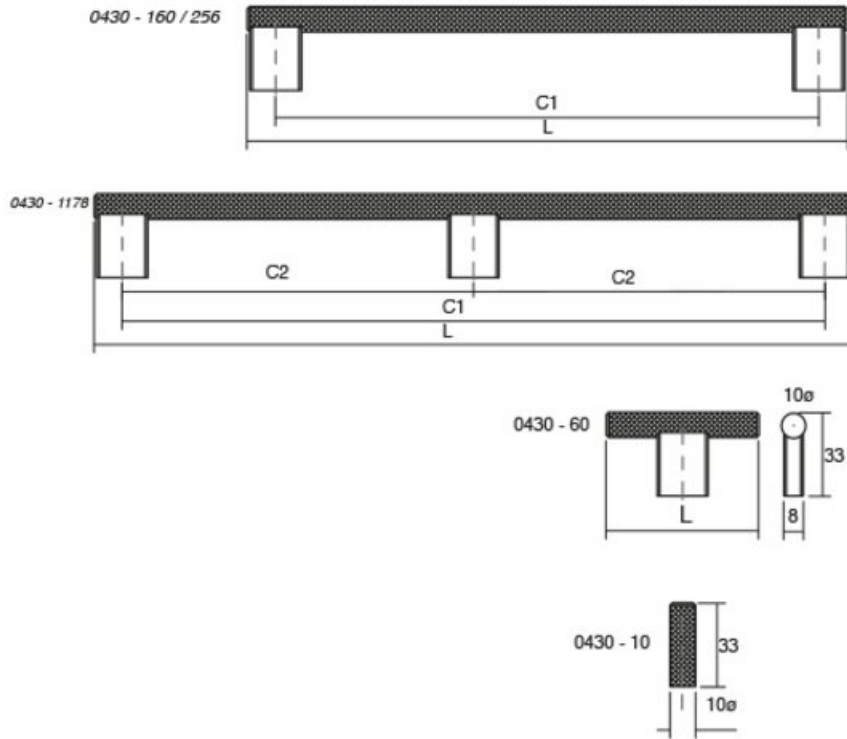

Technical Documents

View this product online at <https://marathonhardware.com/pd/V0430010L291>