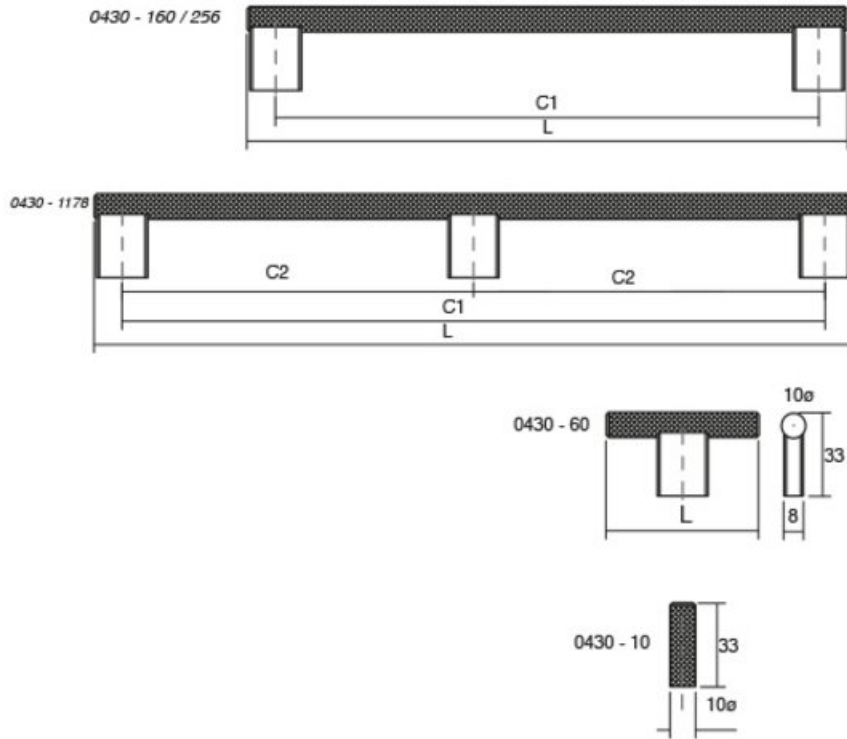

Technical Documents

View this product online at <https://marathonhardware.com/pd/V0430060L291>