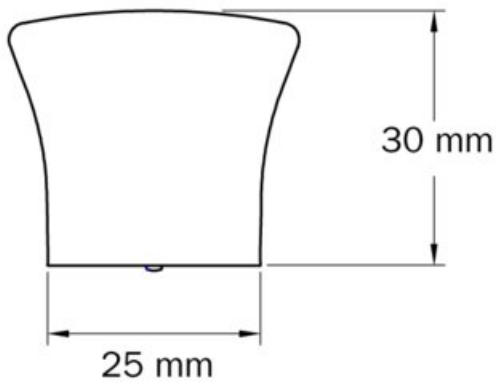

Technical Documents

View this product online at <https://marathonhardware.com/pd/9260-34-PC>