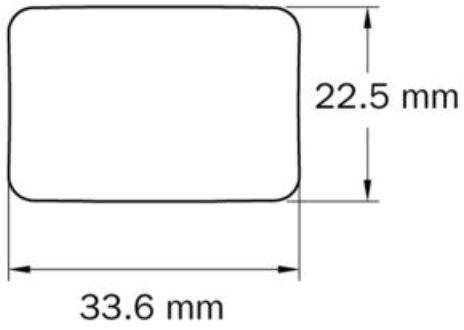

Technical Documents

View this product online at <https://marathonhardware.com/pd/9260-34-PC>