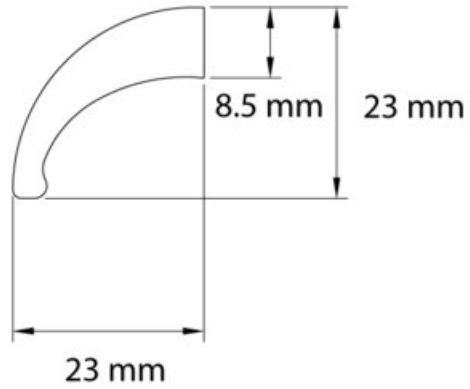

Technical Documents

View this product online at <https://marathonhardware.com/pd/9261-16-CHG>