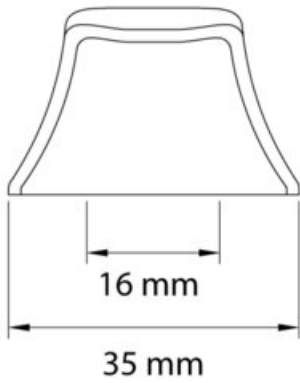

Technical Documents

View this product online at <https://marathonhardware.com/pd/9261-16-CHG>