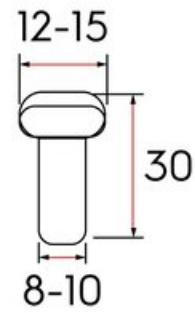

Technical Documents

View this product online at <https://marathonhardware.com/pd/9560-GCH>