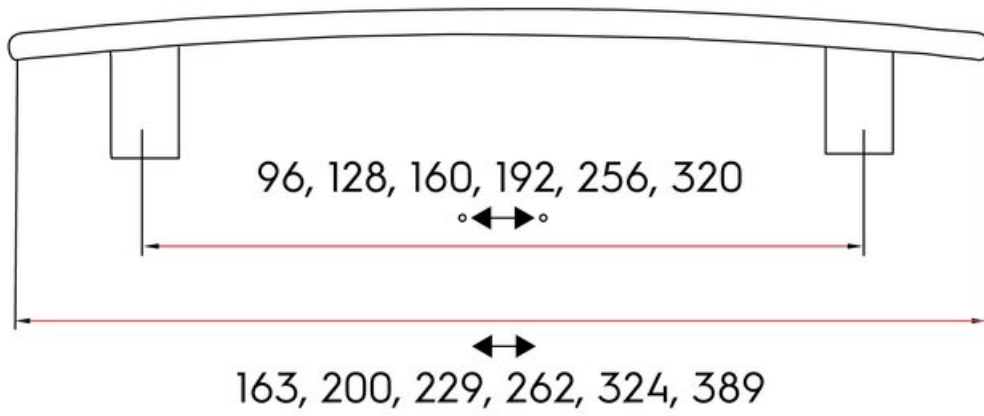

Technical Documents

View this product online at <https://marathonhardware.com/pd/9560-GCH>