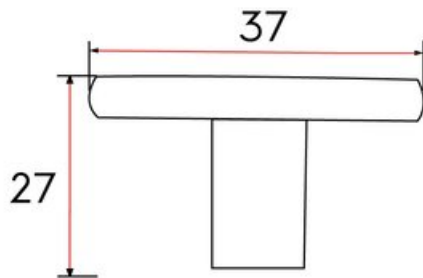

Technical Documents

View this product online at <https://marathonhardware.com/pd/9560-GCH>