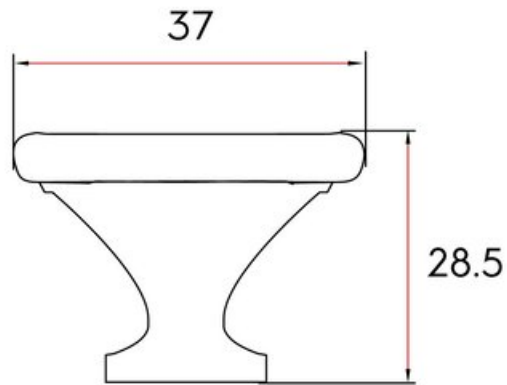

Technical Documents

View this product online at <https://marathonhardware.com/pd/9621-BBR>