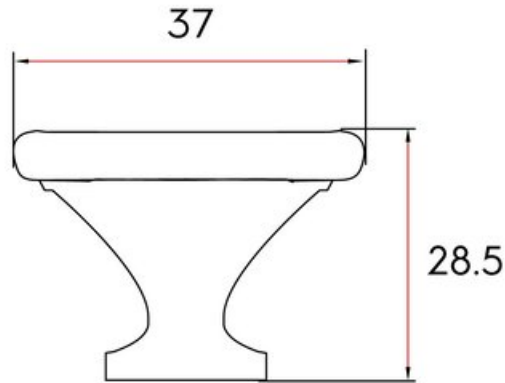

Technical Documents

View this product online at <https://marathonhardware.com/pd/9621-BSN>