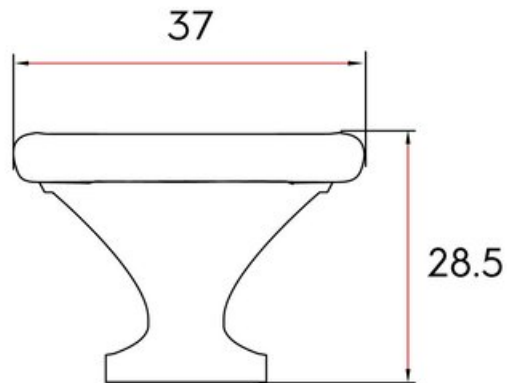

Technical Documents

View this product online at <https://marathonhardware.com/pd/9621-BSN>