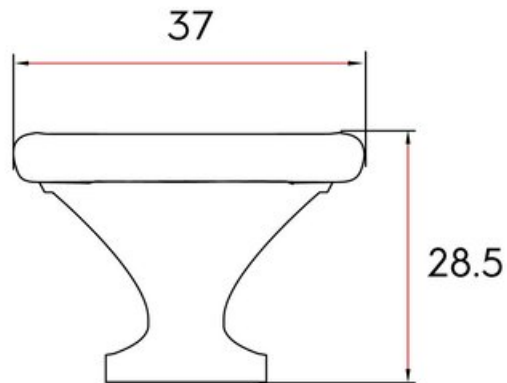

Technical Documents

View this product online at <https://marathonhardware.com/pd/9621-DBK>