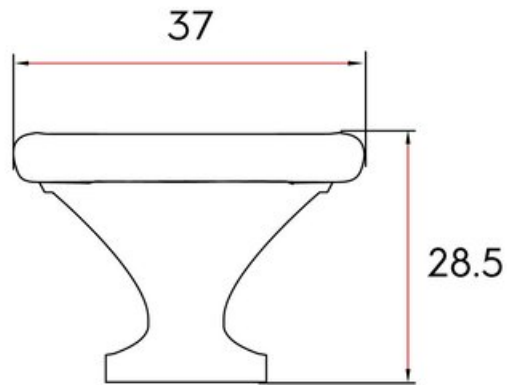

Technical Documents

View this product online at <https://marathonhardware.com/pd/9621-DBK>