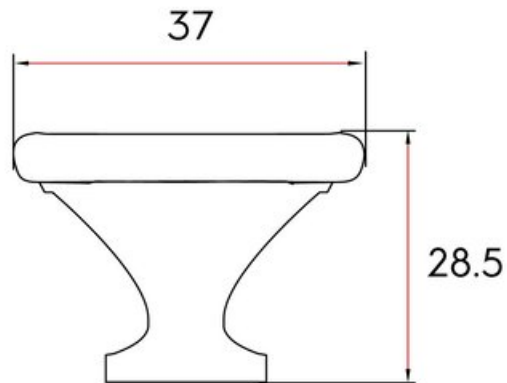

Technical Documents

View this product online at <https://marathonhardware.com/pd/9621-GCH>