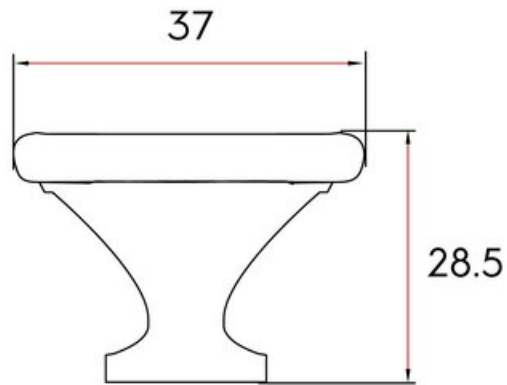

Technical Documents

View this product online at <https://marathonhardware.com/pd/9621-GCH>